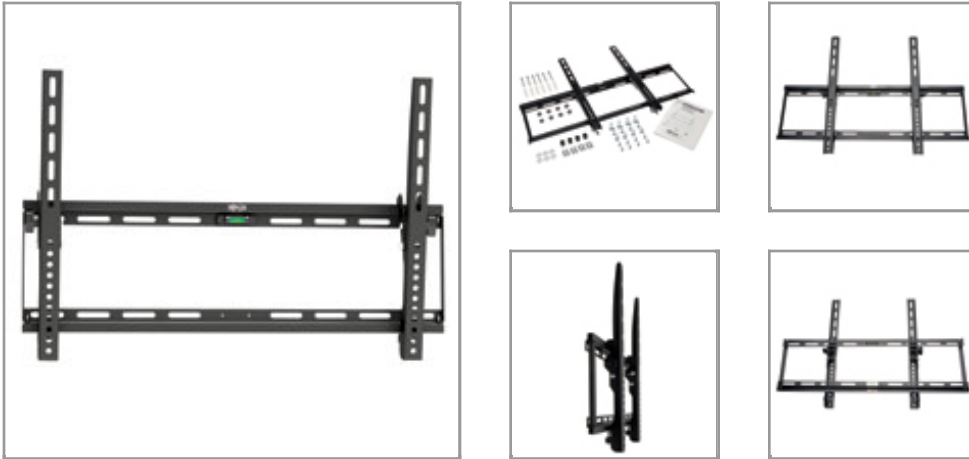

Tilt Wall Mount for 32" to 70" Flat-Screen Displays

MODEL NUMBER: **DWT3270X**

Description

Tripp Lite's VESA-compliant DWT3270X Tilt Flat-Screen Wall Mount's low-profile design features an open frame for easy wall access and optimal display positioning flexibility. With tilt adjustment for improved viewing angles in applications where the audience is located below the display, it packs a lot of functionality into an unobtrusive frame. It can also free up valuable space in your workstation by allowing you to effortlessly reposition your display at any time, even after installation. Its durable, all-metal construction with scratch-resistant, powder-coat finish supports weights of up to 165 lbs. and fits most 32- to 70-inch flat-panel displays. It comes with all necessary mounting hardware and features horizontal adjustment to compensate for off-center wall studs. A built-in bubble level enables accurate display leveling. For peace of mind, the DWT3270X comes backed by a 5-year warranty.

Highlights

- **REPLACED MODEL DWT3260X**
- Low-profile mounting keeps unit out of sight for sleek, professional appearance
- Fits most flat-panel displays from 32" to 70"
- Open frame for easy wall access
- Tilt adjustment improves viewing angles in applications where the audience is below the display
- Horizontal adjustment compensates for off-center wall studs
- Wide range of motion with -10° to 0° tilt capability
- Equipped with a bubble level for accurate display leveling
- Supports up to 165 lbs.
- 5-year warranty

Package Includes

- DWT3270X Tilt Flat-Screen Wall Mount
- Mounting Hardware
- Owner's Manual

Specifications

General Info	
Product Group	DISPLAY MOUNTS
TAA Compliant	No
OVERVIEW	
Mounting Location	Wall
Display Mount Type	Wall Mount
PHYSICAL	
Unit Weight (lbs.)	5.94
Unit Weight (kg)	2.69